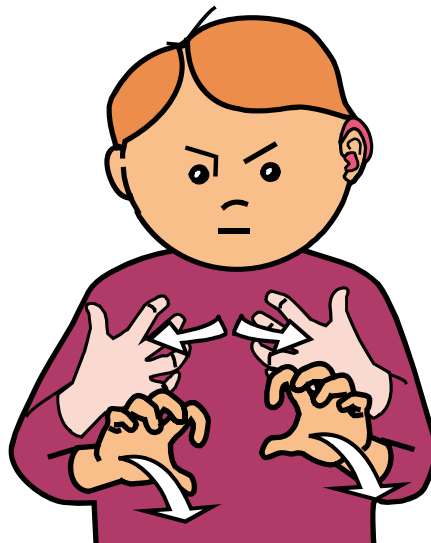

TIGER

Clawed hands move apart on chest, then make forward clawing movement.

LET'S SIGN

© the LET'S SIGN BSL Series • www.LetsSign.co.uk

WOBBURN
Safari Park