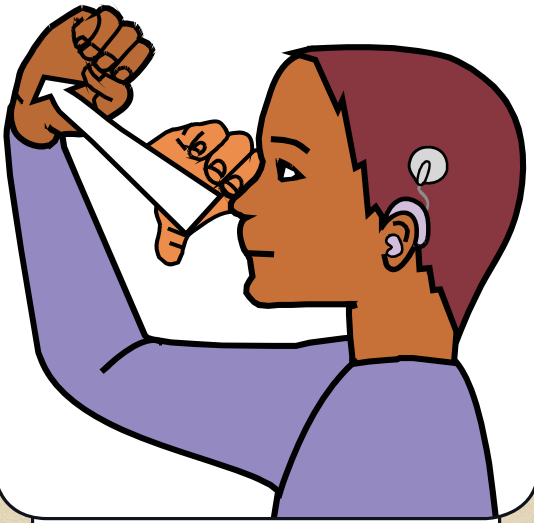

RHINO

Palm left full R. Full 'C' hand moves forward/up from the nose closing to a fist.

LET'S SIGN

© the LET'S SIGN BSL Series • www.LetsSign.co.uk

WOBBURN
Safari Park

ZEBRA

Fingerspell 'Z' then tips of 'C' hand move across the body to indicate stripes.

LET'S SIGN

© the LET'S SIGN BSL Series • www.LetsSign.co.uk

WOBBURN
Safari Park

OSTRICH

Tips of 'C' hand move up the chest and neck to indicate long neck and change to a bunched hand.

LET'S SIGN

© the LET'S SIGN BSL Series • www.LetsSign.co.uk