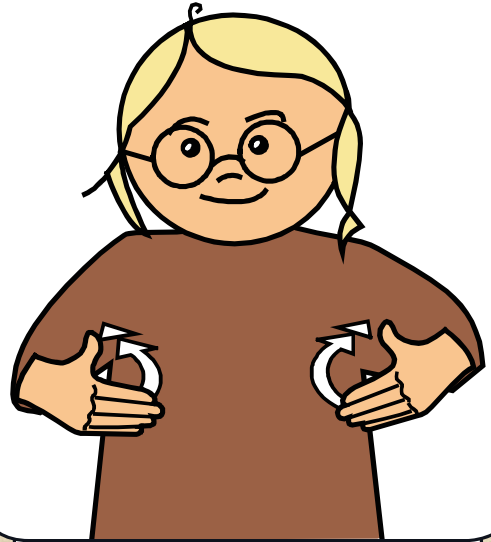

LET'S SIGN

© the LET'S SIGN BSL Series • www.LetsSign.co.uk

WOBBURN
Safari Park

WOLF

Palm back bent hand moves sharply forward from the nose closing to a bunched hand.

LET'S SIGN

© the LET'S SIGN BSL Series • www.LetsSign.co.uk

WOBURN
Safari Park

MONKEY

Tips of bent hands brush upwards twice at sides of upper chest near armpits.

LET'S SIGN

© the LET'S SIGN BSL Series • www.LetsSign.co.uk

WOBURN
Safari Park

ALPACA

R. hand upright, middle and ring fingers touching thumb, elbow resting on L. hand.