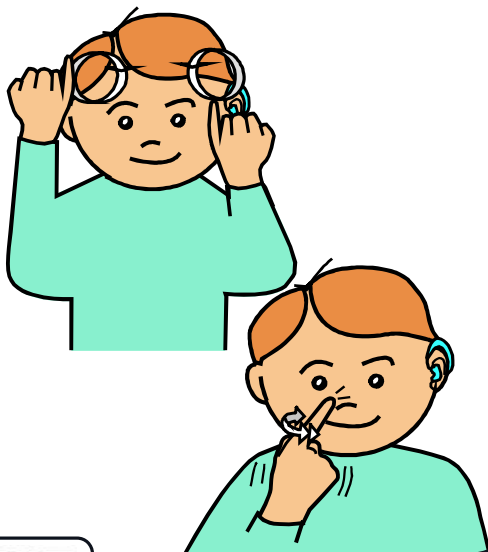

HARVEST MICE

Extended little fingers move alternately in small circles at sides of forehead, then index finger twists in from wrist on side of nose.

SCAN THE QR CODE FOR A VIDEO DEMO OF THIS SIGN BY JULIE BECKETT

LET'S SIGN

© the LET'S SIGN BSL Series • www.LetsSign.co.uk

WOBURN
Safari Park