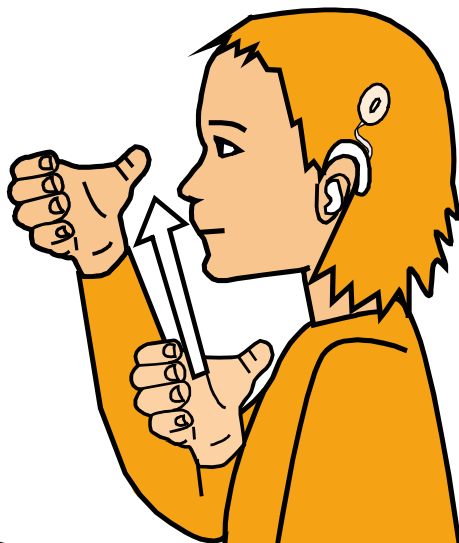

RHINO

Palm left full R. Full 'C' hand moves forward/up from the nose closing to a fist.

LET'S SIGN

© the LET'S SIGN BSL Series • www.LetsSign.co.uk

WOBBURN
Safari Park

ZEBRA

Fingerspell 'Z' then tips of 'C' hand move across the body to indicate stripes.

WOBBURN
Safari Park

ELEPHANT

Full 'C' hand moves forward, down and curves upward like an elephant's trunk.

LET'S SIGN

© the LET'S SIGN BSL Series • www.LetsSign.co.uk

WOBBURN
Safari Park

GIRAFFE

Palm back full 'C' hand moves upwards in front of neck and face.