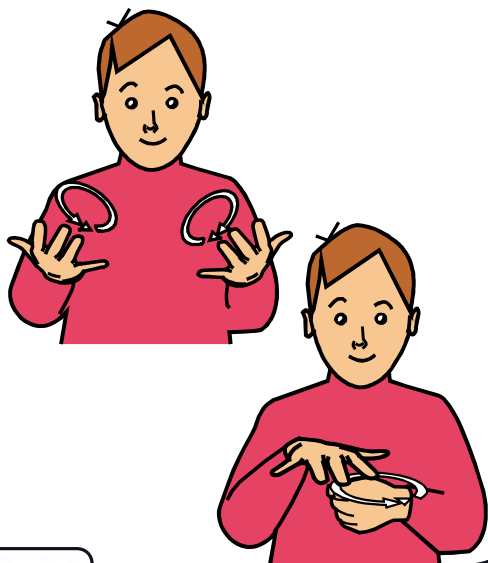

PLAY AREA

Palm up open hands move in upward small circles, then palm down open hand moves in horizontal circle over L. fist.

SCAN THE QR CODE FOR A VIDEO DEMO OF THIS SIGN BY JULIE BECKETT

LET'S SIGN

© the LET'S SIGN BSL Series • www.LetsSign.co.uk

WOBURN
Safari Park