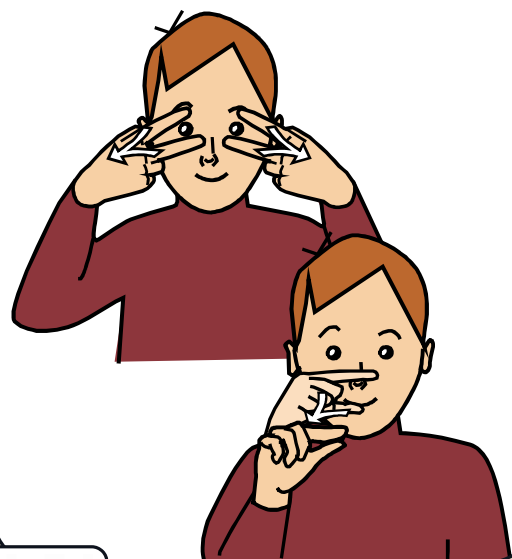

LEMUR

Fingers of 'V' hands close together in outward movement from eyes, then index closes onto thumb moving forward from the nose.

SCAN THE QR CODE FOR A VIDEO DEMO OF THIS SIGN BY JULIE BECKETT

LET'S SIGN

© the LET'S SIGN BSL Series • www.LetsSign.co.uk

WOBURN
Safari Park