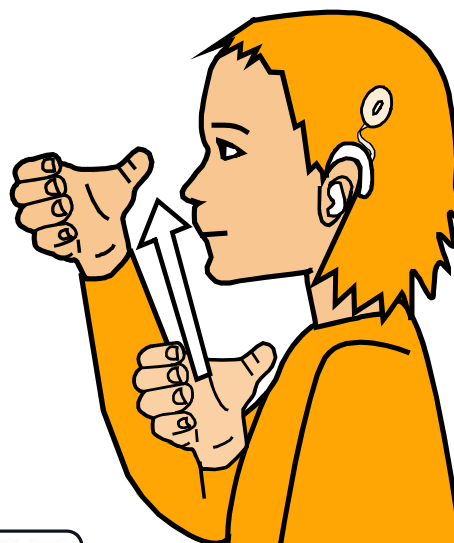

GIRAFFE

Palm back full 'C' hand moves upwards in front of neck and face.

SCAN THE QR CODE FOR A VIDEO DEMO OF THIS SIGN BY JULIE BECKETT

LET'S SIGN

© the LET'S SIGN BSL Series • www.LetsSign.co.uk

WOBURN
Safari Park