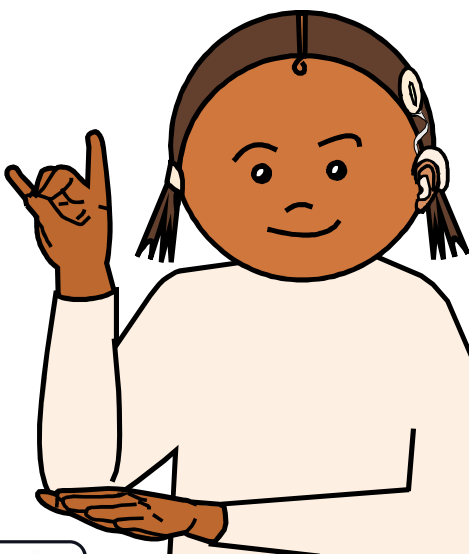

WOBURN
Safari Park

MONKEY

Tips of bent hands brush upwards twice at sides of upper chest near armpits.

LET'S SIGN

© the LET'S SIGN BSL Series • www.LetsSign.co.uk

WOBURN
Safari Park

ALPACA

R. hand upright, middle and ring fingers touching thumb, elbow resting on L. hand.

SCAN THE QR CODE FOR A VIDEO DEMO OF THIS SIGN BY JULIE BECKETT

LET'S SIGN

© the LET'S SIGN BSL Series • www.LetsSign.co.uk

WOBURN
Safari Park

LEMUR

Fingers of 'V' hands close together in outward movement from eyes, then index closes onto thumb moving forward from the nose.