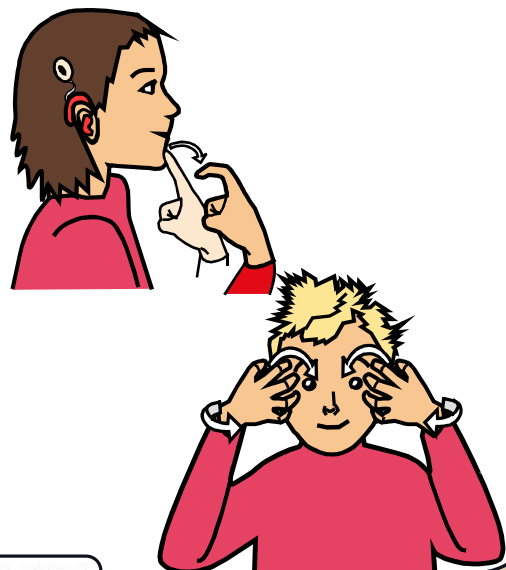

SCAN THE QR CODE FOR A VIDEO DEMO OF THIS SIGN BY JULIE BECKETT

LET'S SIGN

© the LET'S SIGN BSL Series • www.LetsSign.co.uk

WOBURN
Safari Park

RED PANDA

Index finger flexes forward from the lips then clawed hands twist in from the wrists in front of the eyes.