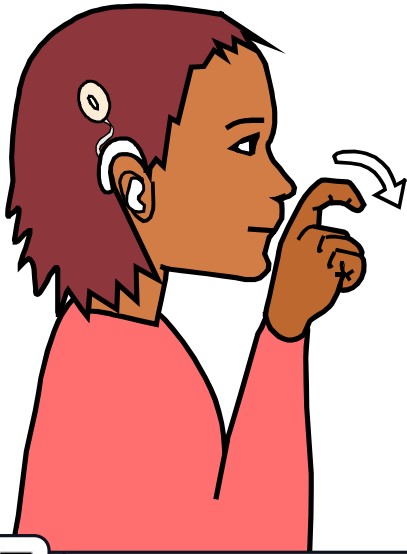

MACAW

Curved index finger twists forward from in front of the nose in the shape of a beak.

SCAN THE QR CODE FOR A VIDEO DEMO OF THIS SIGN BY JULIE BECKETT

LET'S SIGN

© the LET'S SIGN BSL Series • www.LetsSign.co.uk

WOBBURN
Safari Park