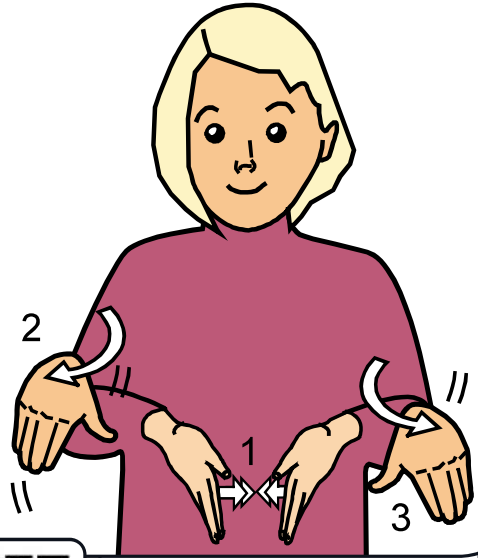

SCAN THE QR CODE FOR A VIDEO DEMO OF THIS SIGN BY JULIE BECKETT

LET'S SIGN

© the LET'S SIGN BSL Series • www.LetsSign.co.uk

WOBURN
Safari Park

MACAW

Curved index finger twists forward from in front of the nose in the shape of a beak.

SCAN THE QR CODE FOR A VIDEO DEMO OF THIS SIGN BY JULIE BECKETT

LET'S SIGN

© the LET'S SIGN BSL Series • www.LetsSign.co.uk

WOBBURN
Safari Park

SEA LION

Palm facing hands held forward clap together then palm back hands make alternate small waddling movements.