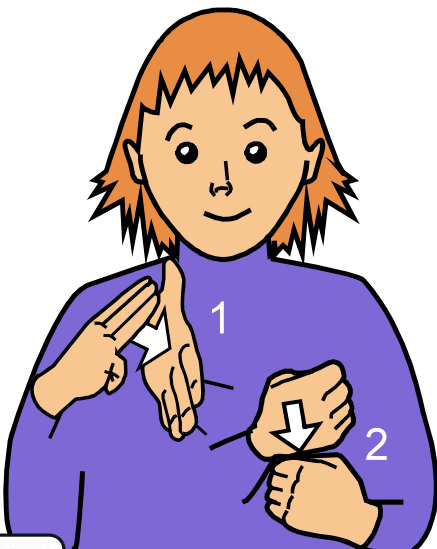

SCAN THE QR CODE FOR A VIDEO DEMO OF THIS SIGN BY JULIE BECKETT

LET'S SIGN

© the LET'S SIGN BSL Series • www.LetsSign.co.uk

WOBBURN
Safari Park

MONGOOSE

Fingerspell 'M' 'G'.

SCAN THE QR CODE FOR A VIDEO DEMO OF THIS SIGN BY JULIE BECKETT