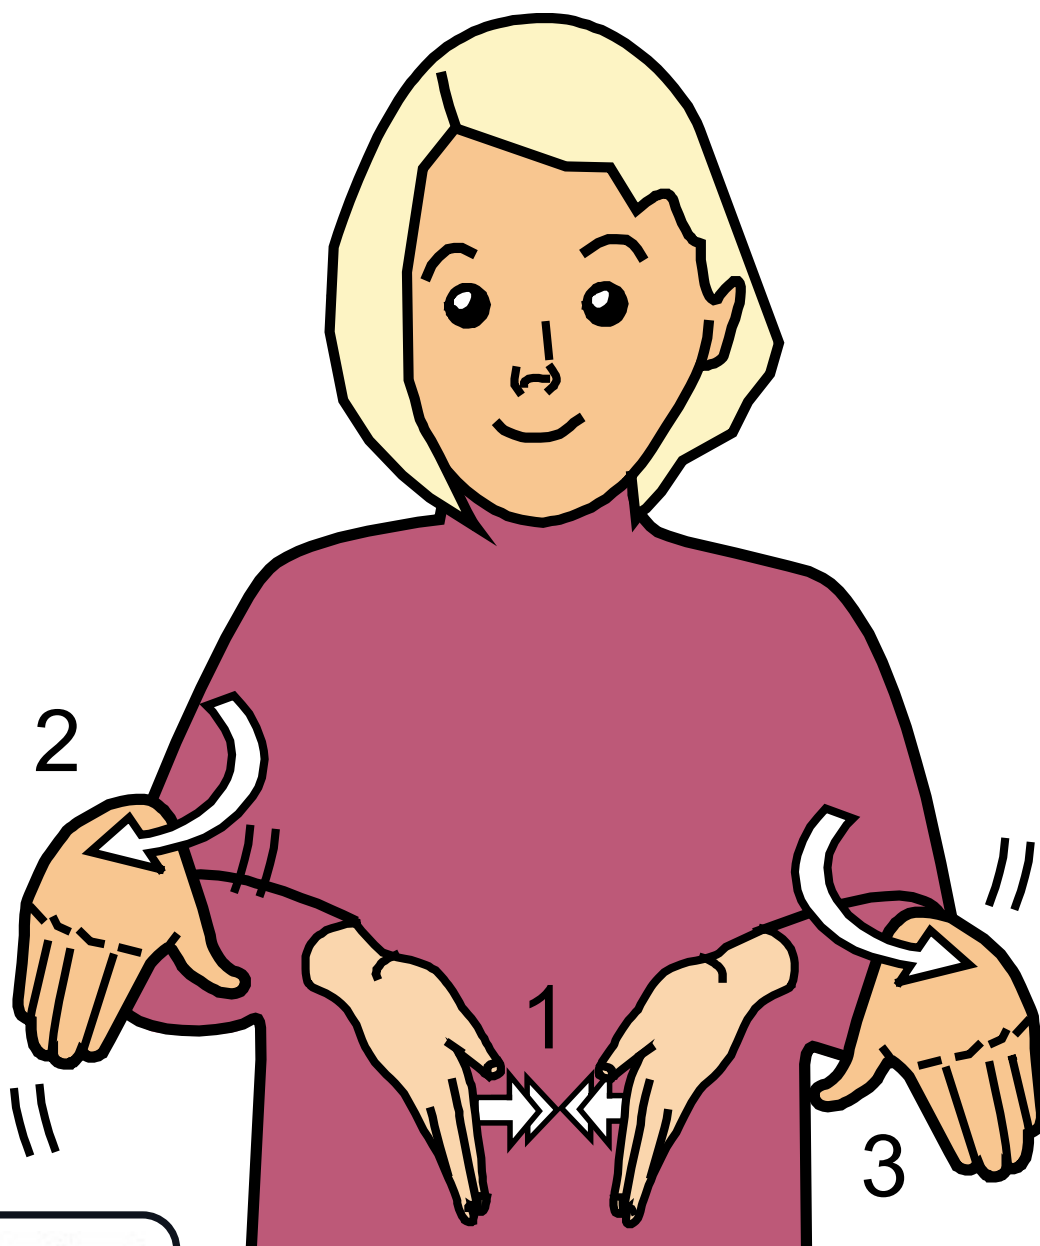

SEA LION

Palm facing hands held forward
clap together then palm back
hands make alternate small
waddling movements.